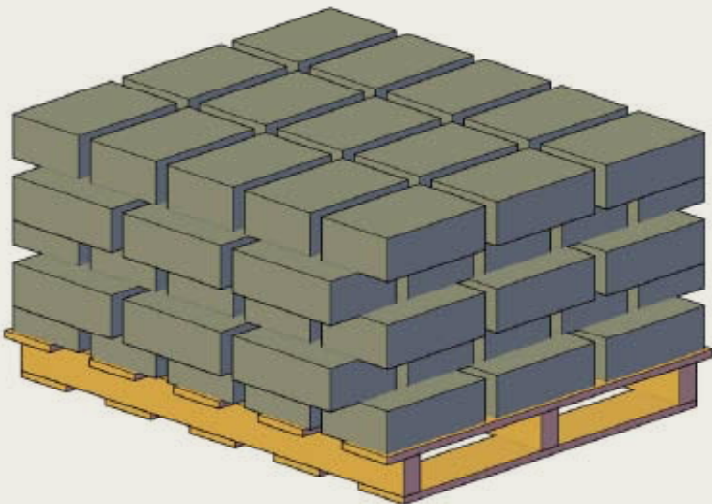

The
DIMENSIONAL WALL
Collection

ROSETTA

THE LOOK AND FEEL OF NATURE

FEATURES

- Hand-hewn stone texture.
- Consistant dimensions.
- Perfect for retaining walls, freestanding walls, edging, columns and more.
- Natural stone texture on five sides.

DIMENSIONAL STRAIGHT BLOCK

DIMENSIONAL WEDGE BLOCK

*Dimensions are nominal

DIMENSIONAL STRAIGHT PALLET

- 75 pieces / pallet
- 28# / piece
- 2100# / pallet

DIMENSIONAL WEDGE PALLET

- 100 pieces / pallet
- 20# / piece
- 2000# / pallet