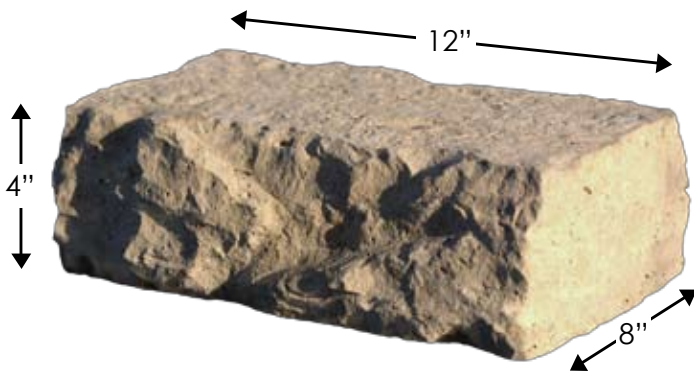

The
DIMENSIONAL WALL
Collection

ROSETTA

THE LOOK AND FEEL OF NATURE

FEATURES

- Hand-hewn stone texture.
- Consistant dimensions.
- Perfect for retaining walls, freestanding walls, edging, columns and more.
- Natural stone texture on five sides.

DIMENSIONAL STRAIGHT BLOCK

DIMENSIONAL WEDGE BLOCK

*Dimensions are nominal

DIMENSIONAL STRAIGHT PALLET

- 75 pieces / pallet
- 28# / piece
- 2100# / pallet

DIMENSIONAL WEDGE PALLET

- 100 pieces / pallet
- 20# / piece
- 2000# / pallet