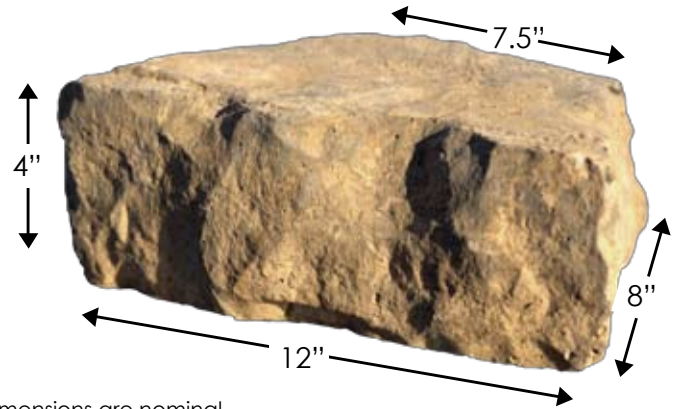

The
DIMENSIONAL WALL
Collection

ROSETTA

THE LOOK AND FEEL OF NATURE

FEATURES

- Hand-hewn stone texture.
- Consistant dimensions.
- Perfect for retaining walls, freestanding walls, edging, columns and more.
- Natural stone texture on five sides.

DIMENSIONAL STRAIGHT BLOCK

DIMENSIONAL WEDGE BLOCK

*Dimensions are nominal

DIMENSIONAL STRAIGHT PALLET

- 75 pieces / pallet
- 28# / piece
- 2100# / pallet

DIMENSIONAL WEDGE PALLET

- 100 pieces / pallet
- 20# / piece
- 2000# / pallet