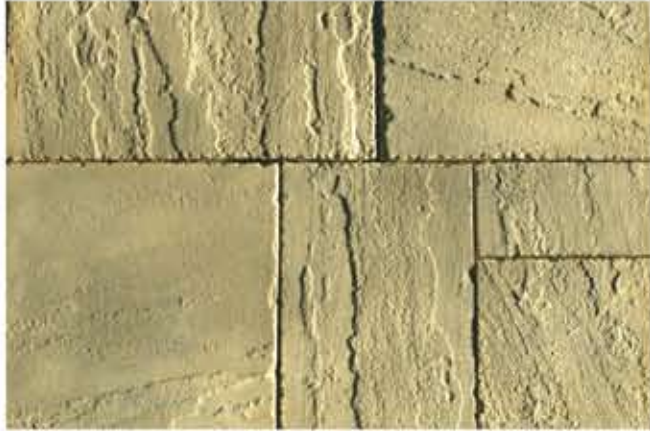

## Outcropping

Fond du Lac  
Buff/ Blend

Auburn Ridge  
Brown/Buf Blend

Slate Grey  
Light Grey/Dark Grey Blend

Lakeshore Blend  
Buff/Grey/Brown

## Coping

Sand  
Light Buff

Bluestone  
Greenish Grey

Superior Buff  
Buff with Brown and  
Rust Accents

## Steps

Fond du Lac  
Buff/ Blend

Slate Grey  
Light Grey/Dark Grey Blend

Superior Buff  
Buff with Brown Accents

Auburn Ridge  
Brown/Buf Blend

# Color Selection Guide

This guide is designed to aid in your color selection process. You will find that all Rosetta products offer remarkably natural, variegated color blends. Actual blends may vary slightly from those shown due to photo and print reproduction. For more accurate color representation, please refer to actual product samples.